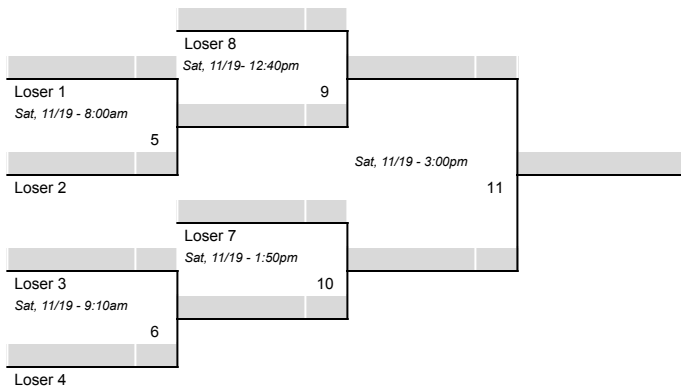

2022 Thanksgiving Preseason Tournament - Men's Bracket

November 18-19, 2022 - Montana City School

| Team                                    | Abrv   |
|---|--------|
| Flathead Valley Homeschool              | FVHS   |
| Foothills Community Christian School    | FCCS   |
| Great Falls Homeschool                  | GFHS   |
| Helena Christian School                 | HCS-H  |
| Helena Homeschool                       | HHS    |
| North Idaho Christian School            | NICS   |
| Petra Academy                           | PA     |
| Yellowstone County Christian Homeschool | YCCHAL |

Consolation

2022 Thanksgiving Preseason Tournament - Women's Bracket

November 18-19, 2022 - East Valley Middle School

| Team                                    | Abrv   |
|---|--------|
| Flathead Valley Homeschool              | FVHS   |
| Foothills Community Christian School    | FCCS   |
| Great Falls Homeschool                  | GFHS   |
| Helena Christian School                 | HCS-H  |
| North Idaho Christian School            | NICS   |
| Stillwater Christian School             | SCS    |
| Yellowstone County Christian Homeschool | YCCHAL |