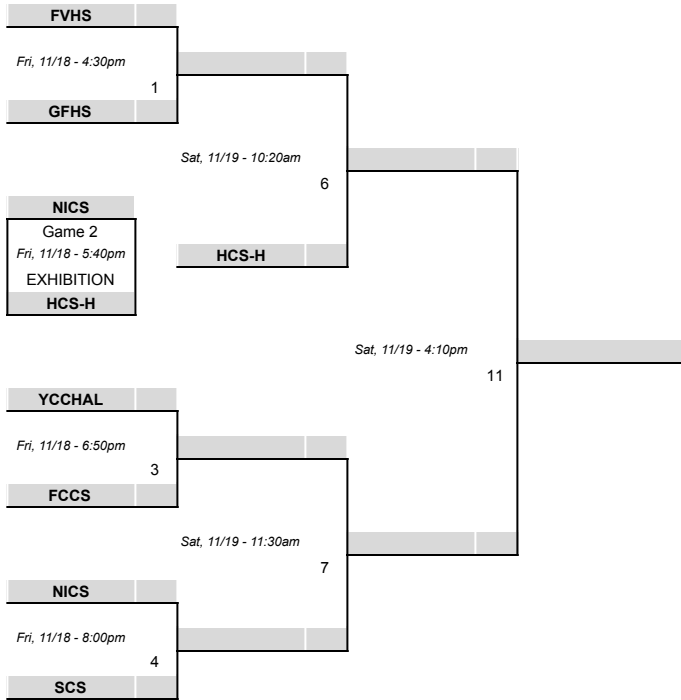

2022 Thanksgiving Preseason Tournament - Men's Bracket

November 18-19, 2022 - Montana City School

| Team                                    | Abrv   |
|---|--------|
| Flathead Valley Homeschool              | FVHS   |
| Foothills Community Christian School    | FCCS   |
| Great Falls Homeschool                  | GFHS   |
| Helena Christian School                 | HCS-H  |
| Helena Homeschool                       | HHS    |
| North Idaho Christian School            | NICS   |
| Petra Academy                           | PA     |
| Yellowstone County Christian Homeschool | YCCHAL |

Consolation

2022 Thanksgiving Preseason Tournament - Women's Bracket

November 18-19, 2022 - East Valley Middle School

| Team                                    | Abrv   |
|---|--------|
| Flathead Valley Homeschool              | FVHS   |
| Foothills Community Christian School    | FCCS   |
| Great Falls Homeschool                  | GFHS   |
| Helena Christian School                 | HCS-H  |
| North Idaho Christian School            | NICS   |
| Stillwater Christian School             | SCS    |
| Yellowstone County Christian Homeschool | YCCHAL |